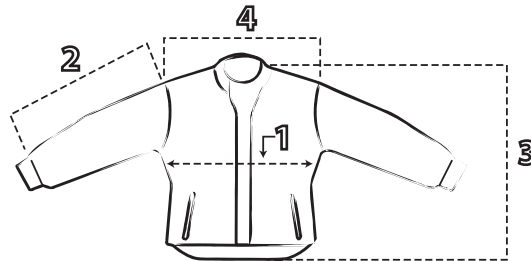

JACKETS

SIZE	1) CHEST in CM	2) SLEEVES LENGHT NO CUFF in CM.	3) CENTER BACK LENGHT NO NECK	4) SHOULDERS WIDTH in CM
M - 48	65	65	70	56
L - 50	68	66	72	58
XL - 52	71	67	74	60
XXL - 54	74	68	76	62
XXXL - 56	77	69	77	64

JERSEY

SIZE	1) Chest (2.5 cm below armhole) in CM	2) Sleeve lenght in CM	3) CENTER BACK LENGHT NO NECK - IMPACT / PROFILE in CM.
M	58	79	82/78
L	60	82	83/80
XL	63	83	86/82
XXL	66	84	86/84

Junior JERSEY

SIZE	Height in CM	Age	1) Chest (2.5 cm below armhole) in CM	2) Sleeve lenght in CM	3) CENTER BACK LENGHT NO NECK - IMPACT / PROFILE in CM.
XS	115	3/4 years	37	46	50
S	120	4/5 years	40	52	54
M	125	5/6 years	43	58	59
L	129	7/8 years	46	64	63
XL	142	9/10 years	49	70	67
XXL	147	11/12 years	52	76	72

PANTS

	Europe SIZE	US SIZE	5) HALF WAIST in CM CIRCUMFERENCE RELAXED	5) HALF WAIST in CM CIRCUMFERENCE SRETCHED	6) INSEAM in CM
XS	44	28	62	80	74
S	46	30	67	85	76
M	48	32	72	90	78
L	50	34	77	95	80
XL	52	36	82	100	82
XXL	54	38	87	105	84
XXXL	56	40	92	110	85