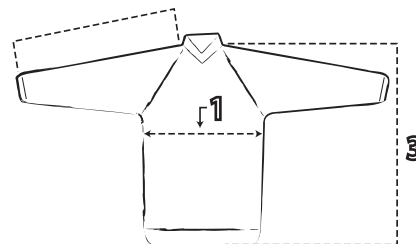

JACKETS

SIZE	1) CHEST in CM	2) SLEEVES LENGHT NO CUFF in CM.	3) CENTER BACK LENGHT NO NECK	4) SHOULDERS WIDTH in CM
M - 48	65	65	70	56
L - 50	68	66	72	58
XL - 52	71	67	74	60
XXL - 54	74	68	76	62
XXXL - 56	77	69	77	64

JERSEY

SIZE	1) Chest (2.5 cm below armhole) in CM	2) Sleeve lenght in CM	3) CENTER BACK LENGHT NO NECK - IMPACT / PROFILE in CM.
M	58	79	82/78
L	60	82	83/80
XL	63	83	86/82
XXL	66	84	86/84

Junior JERSEY

SIZE	Height in CM	Age	1) Chest (2.5 cm below armhole) in CM	2) Sleeve lenght in CM	3) CENTER BACK LENGHT NO NECK - IMPACT / PROFILE in CM.
XS	115	3/4 years	37	46	50
S	120	4/5 years	40	52	54
M	125	5/6 years	43	58	59
L	129	7/8 years	46	64	63
XL	142	9/10 years	49	70	67
XXL	147	11/12 years	52	76	72

PANTS

	Europe SIZE	US SIZE	5) HALF WAIST in CM CIRCUMFERENCE RELAXED	5) HALF WAIST in CM CIRCUMFERENCE SRETCHED	6) INSEAM in CM
XS	44	28	62	80	74
S	46	30	67	85	76
M	48	32	72	90	78
L	50	34	77	95	80
XL	52	36	82	100	82
XXL	54	38	87	105	84
XXXL	56	40	92	110	85