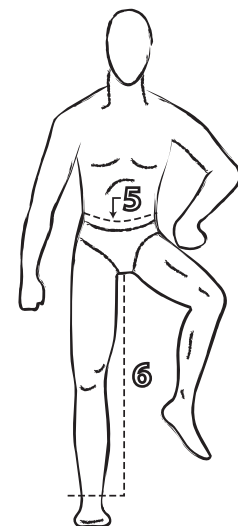

Junior PANTS

US SIZE	Height	Age	5) HALF WAIST in CM CIRCUMFERENCE RELAXED	5) HALF WAIST in CM CIRCUMFERENCE SRETCHED	6) INSEAM in CM
18	115	3/4 years	49	55	40
20	120	4/5 years	52	59	46
22	125	5/6 years	55	63	52
24	129	7/8 years	58	67	57
26	142	9/10 years	59	71	62
28	147	11/12 years	60	75	68